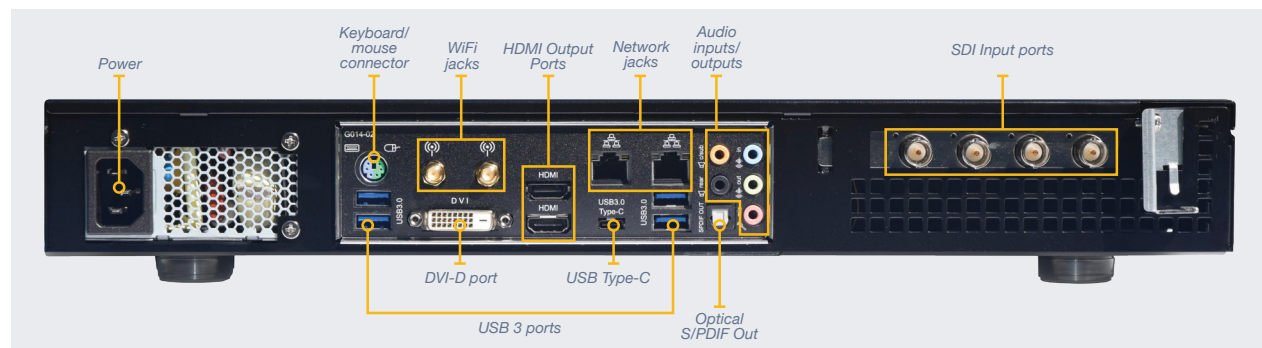

Features	Wirecast Gear 110 $4,995¹	Wirecast Gear 210 $5,995¹	Wirecast Gear 220 $7,995¹
Chassis (16.95" x 9.85" x 2.25")	1.3RU Chassis, with convertible configuration for standard 19" rackmount or set-top box with feet included		
Operating System	Microsoft Windows 10 Pro 64-bit		
I/O Configuration	4 HDMI ports (Magewell ProCapture)	4 SDI ports (Magewell ProCapture)	
Storage (in addition to system drive)³	250 GB² (~5 hrs of HD video)	500 GB² (~10 hrs of HD video)	2 TB² (~40+ hrs of HD video)
Live streaming production software	Telestream Wirecast Pro 7		
Titling software for creating rich, animated title designs	NewBlue Titler Live Standard Designed for broadcast and media QC professionals. Adds Title Designer with PSD, EPS import, shape and text extrusion, video textures, customizable animations and Live Update functionality.	NewBlue Titler Live Advance with NDI Perfect for sports broadcasting professionals. Adds sports templates, 16 animations, remote operation over network (2 channel), plus control over game clocks and scores.	NewBlue Titler Live Ultimate Includes all of the features found in Titler Live Advance plus up to 16 channels of graphics through NDI, CSV Export/Import, Live Feed Monitor capability and over 50 additional titling templates.
Media utility software to play, inspect & make corrections to video	Telestream Switch 4		

¹ Prices do not include taxes, shipping, customs fees, currency conversion, or other costs, where applicable. ³ System drive is 250GB on all systems.
² Based on H.264 1080p 29.97fps medium quality. Higher or lower quality settings will affect total video storage.

Tech Specs

Operating System Specifications: Wirecast Gear is pre-installed with Windows 10 OS. Please see the Microsoft web site for specifications.

Software Specifications:

- Wirecast 7 Pro
- Switch 4
- NewBlueFX Titler Live Standard, Advance NDI, or Ultimate (version depends on Wirecast Gear model number)

Hardware Specifications:

- Processor - i7 6700 Intel® Core™ Processor
- Memory - 16GB DDR4 Dual Channel Memory
- System Drive - 250GB M.2 SATA System Drive
- Storage Drive(s) - High speed SATA 6Gb/s SSD (single or dual, depending on model)
- Video Ingest - 4-channel professional camera inputs with HDMI or SDI models available

Powered By
MAGEWELL

- Motherboard features
  - Intel® USB 3.0 with USB Type-C™ (Perfect for external video and project storage)
  - 802.11ac 867 Mbps dual band wireless (inc. antenna) + BLUETOOTH 4.2
  - 115dB SNR HD Audio (works with new Wirecast Audio Mixer)
  - Dual GbE LAN RJ45, 802.11ac WiFi, Bluetooth 4.2 (Most extensive networking available for robust network inputs and flexible streaming options)
  - PS/2 Keyboard/Mouse Port
  - USB 3.0 Ports - 4 rear/2 front
  - Display outputs - DVI-D, dual HDMI
- Wireless Keyboard and Mouse combo
- Power Supply: AC input, auto-sensing, suitable for most countries
  - Input Range: 90 ~ 264Vac (RMS), Full Range Input
  - Frequency: 47 ~ 63Hz
  - Input Current: Max 6A (RMS) @ 115Vac, 3A (RMS) @ 230Va
- Dimensions - 16.95" x 9.85" x 2.25"
  - Fits a Pelican 1510
  - Fits a standard 19" rack configuration. Takes up 1.3U spaces.