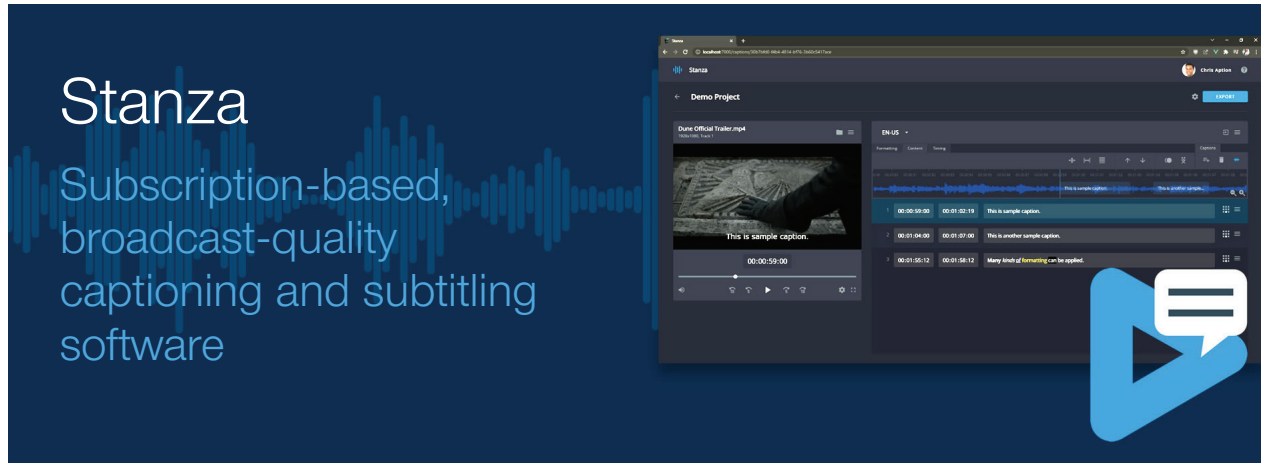

Stanza Closed Captioning & Subtitling

Product Sheet

Platform agnostic video captioning & subtitling for workgroups and individuals

Overview

Stanza provides a low-cost entry point for organizations requiring high-end captioning capabilities by offering a subscription-based payment model. In addition, to help address the challenges of remote working, the client-server deployment model of Stanza allows captioning editors to work from any location from a simple browser-based editing console, regardless of where media files are stored. Stanza utilizes the powerful Telestream GLIM engine built in to play back original high-res files instantly without any need to create proxies or transfer huge media files prior to getting to work.

If you need broadcast-grade captioning and subtitling software and don't want to spend capital acquiring permanent licenses, Stanza is your solution.

Value to your organization

- Stanza is on-premise software served from a network server that presents a browser-based UI. This allows workgroup access to Stanza on a variety of operating systems (Windows, MacOS, or Linux) without requiring powerful client computers.
- Stanza uses a subscription model, which provides you with a lower cost to get started, without paying a large capital expense for permanent licenses or special equipment.
- Stanza enables proxy-less workflows because it has a player based on the Telestream GLIM playback engine.
- Telestream Cloud offers workflow enhancements, like timed text speech for automatic transcription and captions creation using AI technology.

Multi-platform

Stanza is platform agnostic – able to run on Windows, MacOS, and Linux and includes a browser-based user interface.

Proxy-less Workflows

Proxies do not need to be created nor do large media files need to be downloaded or moved across a local area network to work on captioning projects.

Workflow Automation

Built-in, optional access to Telestream Cloud Timed Text Speech auto-transcription and integration with Vantage Timed Text Flip transcoding and processing.

www.telestream.net | info@telestream.net | tel +1 530 470 1300

Copyright © 2022 Telestream, LLC. Telestream, CaptionMaker, Cerify, Episode, Flip4Mac, FlipFactory, Flip Player, Gameshow, GraphicsFactory, Lightspeed, MetaFlip, Post Producer, Prism, ScreenFlow, Split-and-Stitch, Switch, Tempo, TrafficManager, Vantage, VOD Producer, and Wirecast are registered trademarks and Aurora, ContentAgent, Cricket, e-Captioning, Inspector, iQ, iVMS, iVMS ASM, MacCaption, Pipeline, Sentry, Surveyor, Vantage Cloud Port and Vidchecker are trademarks of Telestream, LLC. All other trademarks are the property of their respective owners. [January 2022](#)