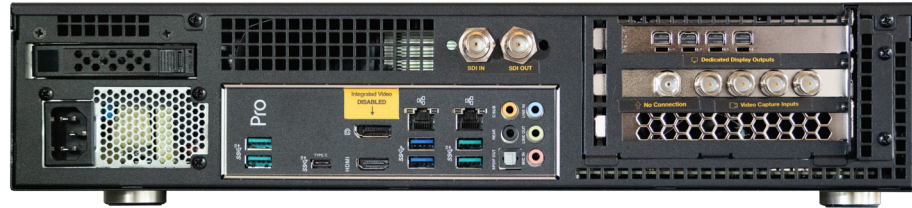

Wirecast
Gear 4K SDI

Technical Specifications:

Hardware

Internal Configuration (all models):

- CPU: AMD Ryzen 5 5600X 6-core/12-thread 4.6GHz (max)
- Motherboard Chipset: AMD X570
- GPU: NVIDIA Quadro T400 (HD models) / T1000 (4K models)
- Memory: 16GB DDR4-3200
- System Drive: 250GB NVMe M.2
- Storage Drive: 1TB SATA3
- USB: USB 3.1 Gen 2 (1xUSB-C rear + 4xUSB-A rear), USB 3.1 Gen 1 (2xUSB-A front, 2xUSB-A rear)
- Network: 2xRJ-45 IEEE 802.3ab Gigabit Ethernet
- Audio: 2-ch Line In/Out, Mic In/Out + Front Line Out / Mic In + Ls/Rs/Lb/Rb/C/S
- User Input: Microsoft Wireless Keyboard/Mouse
- Accessories: 6'/183cm IEC 60320 C-14 3-pin cable (grounded plug determined by area of sale), Mini DisplayPort to DisplayPort adapter

Video Inputs and Outputs (by model):

- Display Output –
  - Wirecast Gear 4K HDMI: 4x Mini DisplayPort 1.4 3840x2160 @ 60Hz max + 1x 3G-SDI SMPTE 422M, 1920x1080 @ 60Hz max
  - Wirecast Gear 4K SDI: 4x Mini DisplayPort 1.4 3840x2160 @ 60Hz max (Can assign one input instead to 12G-SDI SMPTE ST2082, 3840x2160 @ 60Hz max)
    * Higher display port resolutions may be possible with reduced performance.
- Capture Input –
  - Wirecast Gear 4K HDMI: 4x HDMI 2.0b (non-HDCP) 3840x2160 @ 60Hz 4:4:4 max
  - Wirecast Gear 4K SDI: 4x 12G-SDI SMPTE ST 2082 3840x2160 @ 60Hz 4:2:2 max

Physical

- Dimensions: 16.7" x 12" x 3.5" (42.4cm x 30.5cm x 8.9cm), 2RU x19" w/handles
- Weight: 14.5-15.5 lb. (unit only)

Power

- Input Voltage: 100-240VAC RMS, 50-60Hz
- Input Current: 8A @ 115VAC 60Hz RMS, 4A @ 230VAC 50Hz RMS, Single Phase
- Input Connection: IEC 60320 C14 3-pin

Operating Temperature/Humidity

- 32° – 104° F @ 20-80% (operating), -4° – 185° F @ 10-90% (storage)